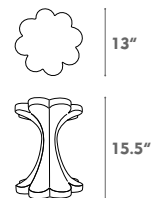

FourLeafclover STOOL

NunoErin®

FourLeafclover S T O O L

Module n.: FLDYG13155
Dimensions: 13" x 13" x 15.5"
Color Gradient: Yellow / Green
Fiberglass laminate
Premium urethane
16lbs

FourLeafclover S T O O L

Module n.: FLDYFL13155
Dimensions: 13" x 13" x 15.5"
Color Gradient: Yellow / Fresh Lime
Fiberglass laminate
Premium urethane
16lbs

FourLeafclover S T O O L

Module n.: FLDYB13155
Dimensions: 13" x 13" x 15.5"
Color Gradient: Yellow / Blue
Fiberglass laminate
Premium urethane
16lbs

FourLeafclover S T O O L

Module n.: FLDYO13155
Dimensions: 13" x 13" x 15.5"
Color Gradient: Yellow / Orange
Fiberglass laminate
Premium urethane
16lbs

FourLeafclover S T O O L

NunoErin®

HEADQUARTERS 533 Commerce Street, Jackson, MS 39201 USA O: 601.944.0023 _ F:601.601.7829
www.nunoerin.com _ info@nunoerin.com