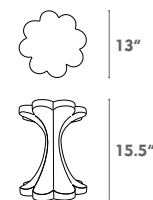

FourLeafclover STOOL

NunoErin®

FourLeafclover S T O O L

Module n.: FLDYG13155
Dimensions: 13" x 13" x 15.5"
Color Gradient: Yellow / Green
Fiberglass laminate
Premium urethane
16lbs

FourLeafclover S T O O L

Module n.: FLDYFL13155
Dimensions: 13" x 13" x 15.5"
Color Gradient: Yellow / Fresh Lime
Fiberglass laminate
Premium urethane
16lbs

FourLeafclover S T O O L

Module n.: FLDYB13155
Dimensions: 13" x 13" x 15.5"
Color Gradient: Yellow / Blue
Fiberglass laminate
Premium urethane
16lbs

FourLeafclover S T O O L

Module n.: FLDYO13155
Dimensions: 13" x 13" x 15.5"
Color Gradient: Yellow / Orange
Fiberglass laminate
Premium urethane
16lbs

FourLeafclover S T O O L

NunoErin®

HEADQUARTERS 533 Commerce Street, Jackson, MS 39201 USA O: 601.944.0023 _ F:601.601.7829
www.nunoerin.com _ info@nunoerin.com