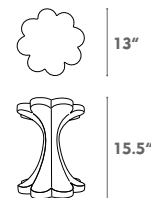

FourLeafclover STOOL

NunoErin®

FourLeafclover S T O O L

Module n.: FLDYG13155
Dimensions: 13" x 13" x 15.5"
Color Gradient: Yellow / Green
Fiberglass laminate
Premium urethane
16lbs

FourLeafclover S T O O L

Module n.: FLDYFL13155
Dimensions: 13" x 13" x 15.5"
Color Gradient: Yellow / Fresh Lime
Fiberglass laminate
Premium urethane
16lbs

FourLeafclover S T O O L

Module n.: FLDYB13155
Dimensions: 13" x 13" x 15.5"
Color Gradient: Yellow / Blue
Fiberglass laminate
Premium urethane
16lbs

FourLeafclover S T O O L

Module n.: FLDYO13155
Dimensions: 13" x 13" x 15.5"
Color Gradient: Yellow / Orange
Fiberglass laminate
Premium urethane
16lbs

FourLeafclover S T O O L

NunoErin®

HEADQUARTERS 533 Commerce Street, Jackson, MS 39201 USA O: 601.944.0023 _ F:601.601.7829
www.nunoerin.com _ info@nunoerin.com