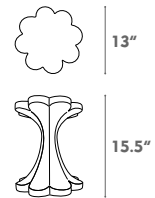

FourLeafclover STOOL

NunoErin®

FourLeafclover S T O O L

Module n.: FLDYG13155
Dimensions: 13" x 13" x 15.5"
Color Gradient: Yellow / Green
Fiberglass laminate
Premium urethane
16lbs

FourLeafclover S T O O L

Module n.: FLDYFL13155
Dimensions: 13" x 13" x 15.5"
Color Gradient: Yellow / Fresh Lime
Fiberglass laminate
Premium urethane
16lbs

FourLeafclover S T O O L

Module n.: FLDYB13155
Dimensions: 13" x 13" x 15.5"
Color Gradient: Yellow / Blue
Fiberglass laminate
Premium urethane
16lbs

FourLeafclover S T O O L

Module n.: FLDYO13155
Dimensions: 13" x 13" x 15.5"
Color Gradient: Yellow / Orange
Fiberglass laminate
Premium urethane
16lbs

FourLeafclover S T O O L

NunoErin®

HEADQUARTERS 533 Commerce Street, Jackson, MS 39201 USA O: 601.944.0023 _ F:601.601.7829
www.nunoerin.com _ info@nunoerin.com